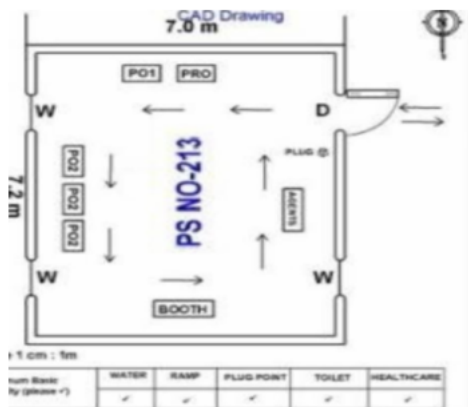

Nazri Naksha

Google Map View

Polling Station Building Front View

Polling Station Front View

Cad View

Key MAP View