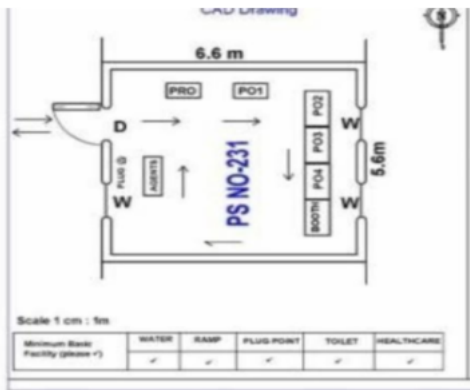

Nazri Naksha

Google Map View

Polling Station Building Front View

Polling Station Front View

Cad View

Key MAP View