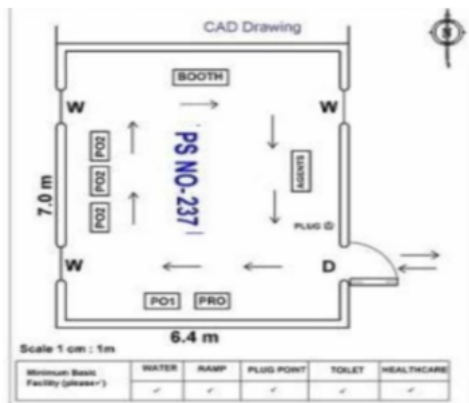

Nazri Naksha

Google Map View

Polling Station Building Front View

Polling Station Front View

Cad View

Key MAP View