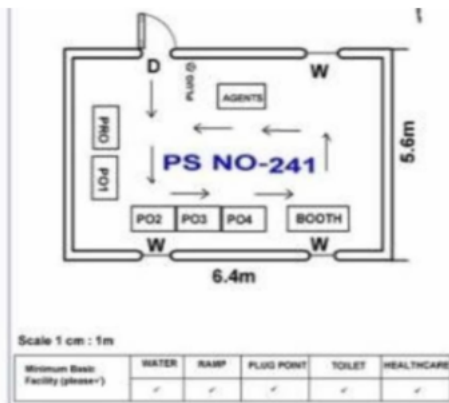

Nazri Naksha

Google Map View

Polling Station Building Front View

Polling Station Front View

Cad View

Key MAP View