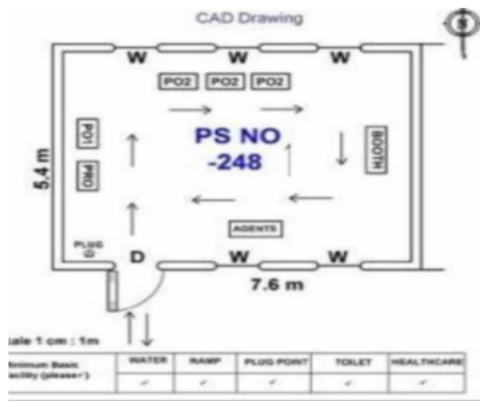

Nazri Naksha

Google Map View

Polling Station Building Front View

Polling Station Front View

Cad View

Key MAP View