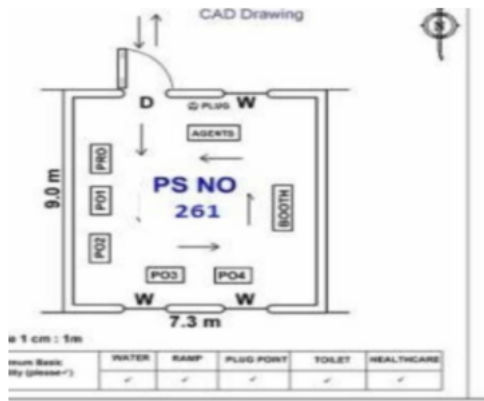

Nazri Naksha

Google Map View

Polling Station Building Front View

Polling Station Front View

Cad View

Key MAP View