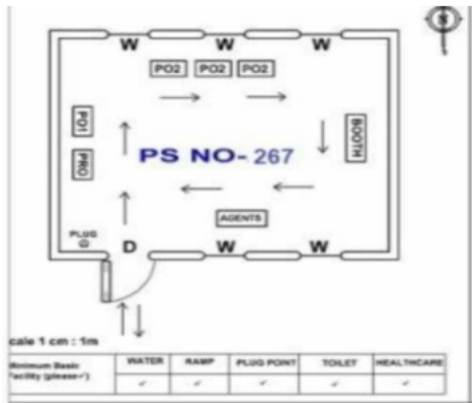

Nazri Naksha

Google Map View

Polling Station Building Front View

Polling Station Front View

Cad View

Key MAP View