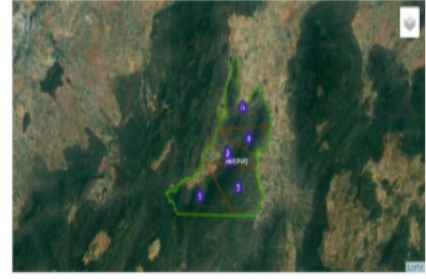

Nazri Naksha

Google Map View