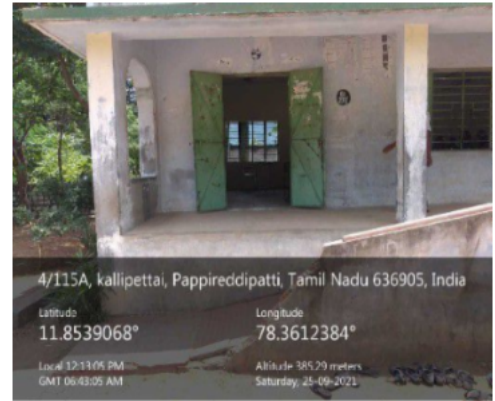

Polling Station Front View