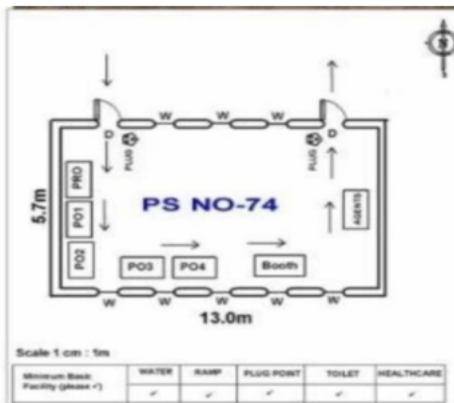

Nazri Naksha

Google Map View

Cad View