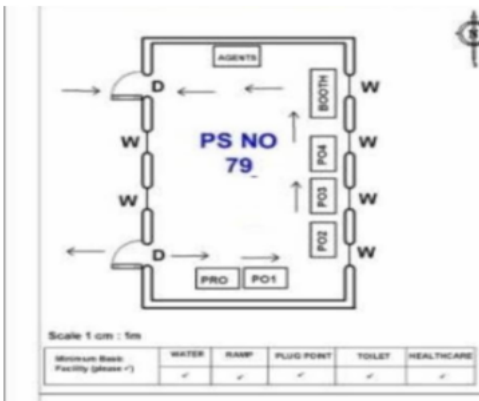

Nazri Naksha

Google Map View

Cad View