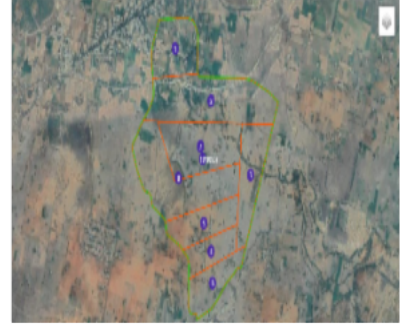

Nazri Naksha

Google Map View