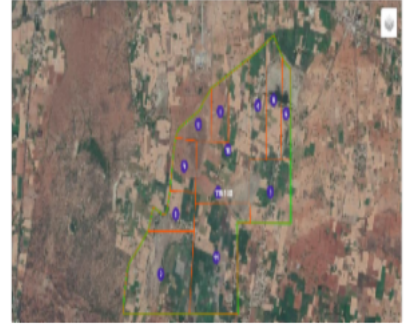

Nazri Naksha

Google Map View