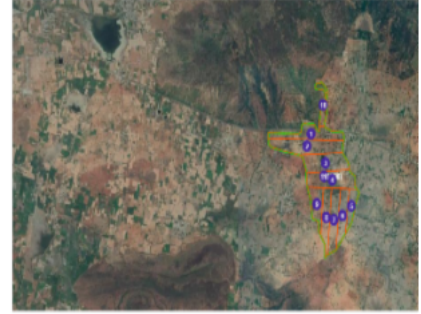

Nazri Naksha

Google Map View