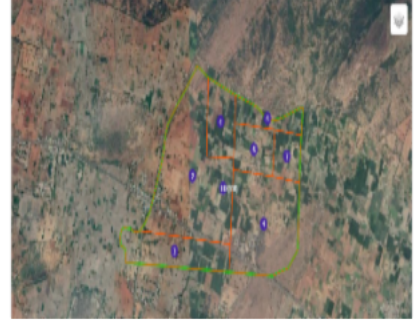

Nazri Naksha

Google Map View