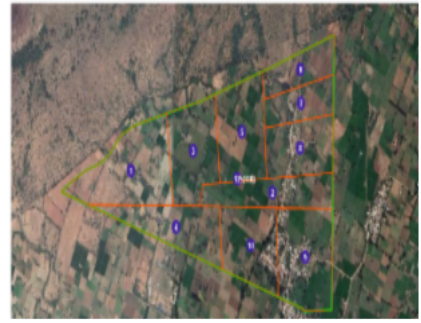

Nazri Naksha

Google Map View