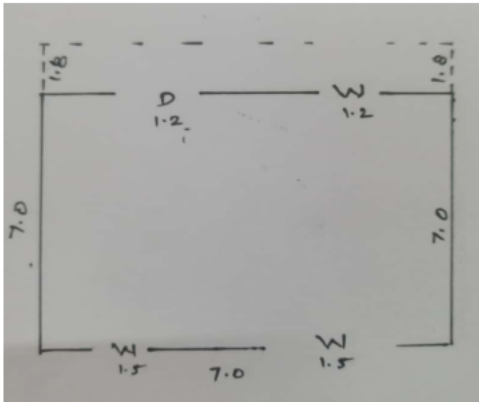

Nazri Naksha

Google Map View

Polling Station Building Front View

Polling Station Front View

Cad View

Key MAP View