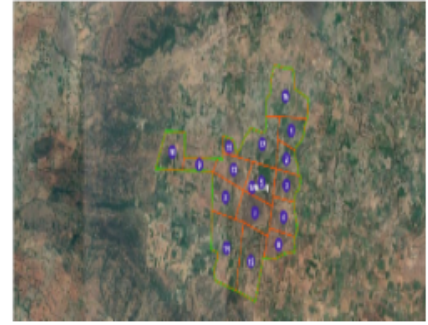

Nazri Naksha

Google Map View