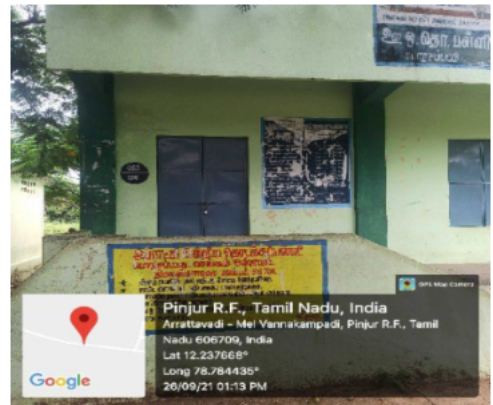

Polling Station Front View