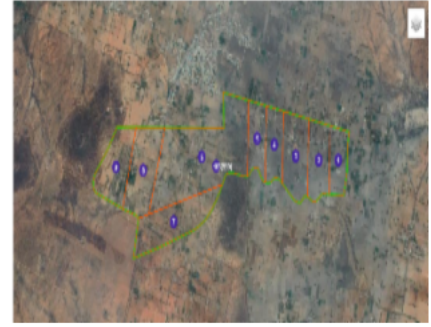

Nazri Naksha

Google Map View