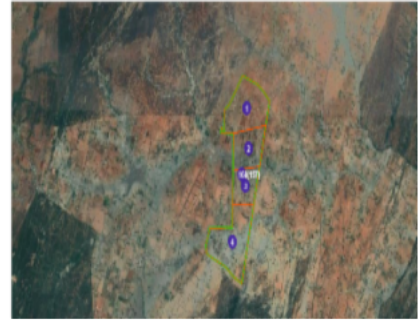

Nazri Naksha

Google Map View