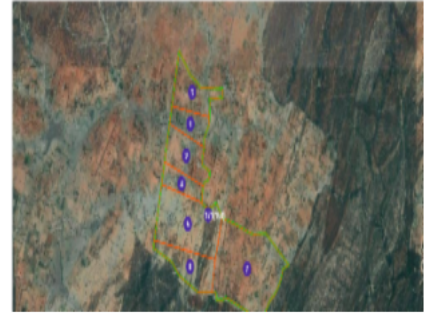

Nazri Naksha

Google Map View