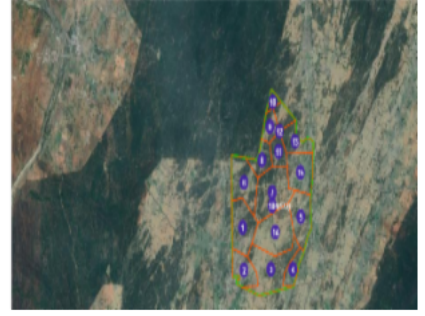

Nazri Naksha

Google Map View