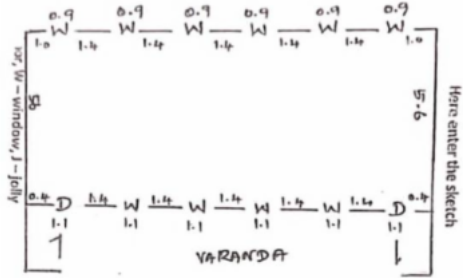

Nazri Naksha

Google Map View

Polling Station Building Front View

Polling Station Front View

Cad View

Key MAP View