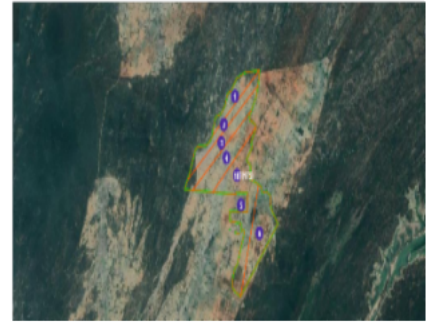

Nazri Naksha

Google Map View