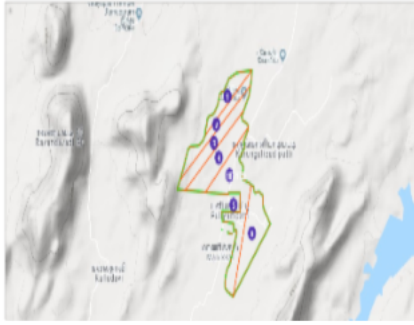

Nazri Naksha

Google Map View