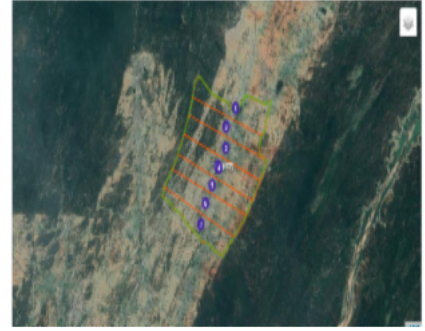

Nazri Naksha

Google Map View