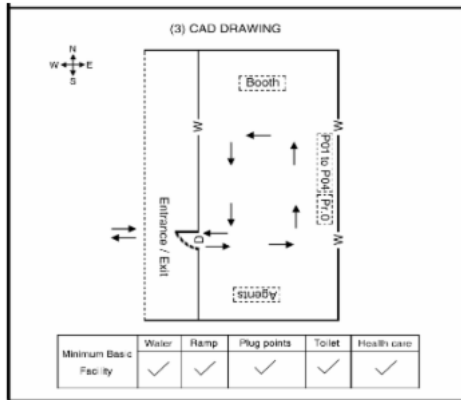

Nazri Naksha

Google Map View

Polling Station Building Front View

Polling Station Front View

Cad View

Key MAP View