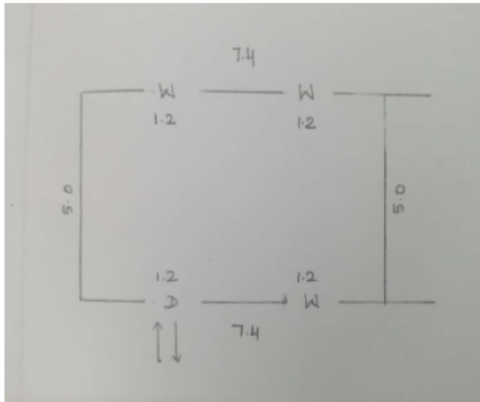

Nazri Naksha

Google Map View

Polling Station Building Front View

Polling Station Front View

Cad View

Key MAP View