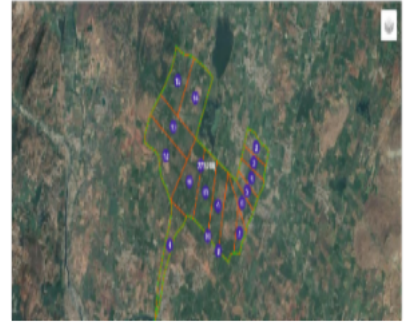

Nazri Naksha

Google Map View