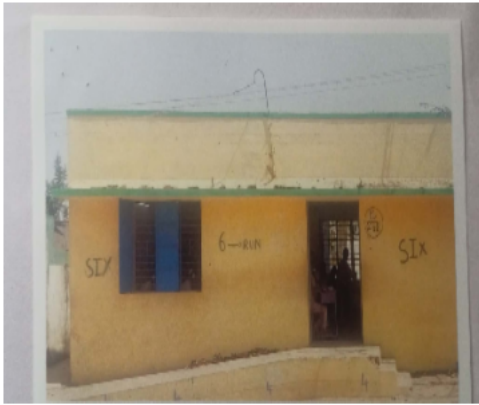

Polling Station Building Front View