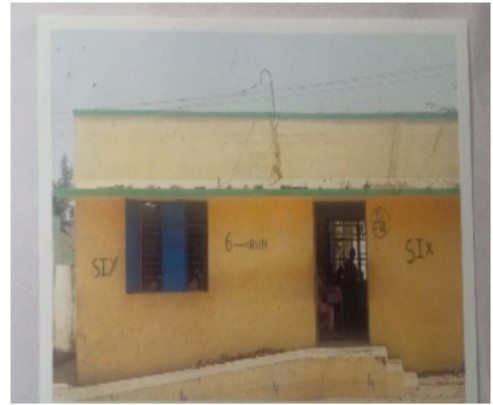

Polling Station Front View