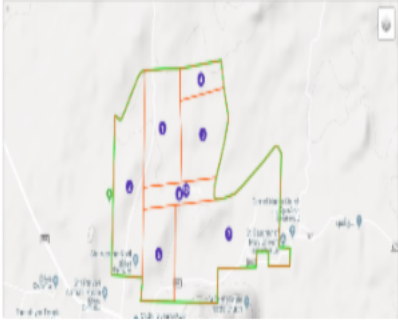

Nazri Naksha

Google Map View