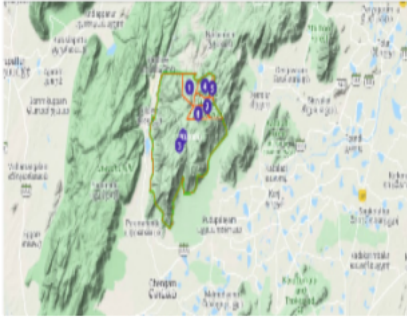

Nazri Naksha

Google Map View