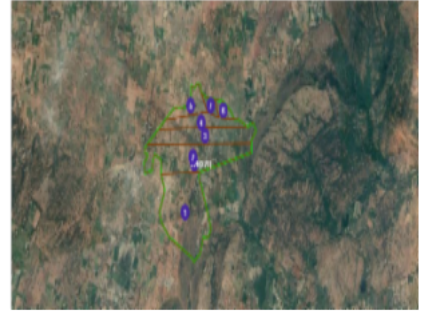

Nazri Naksha

Google Map View