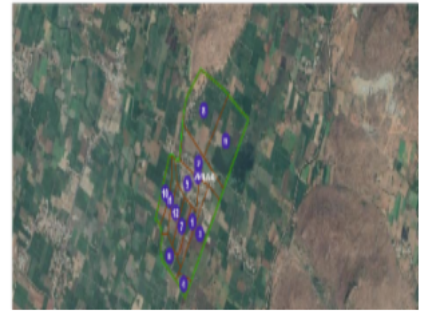

Nazri Naksha

Google Map View