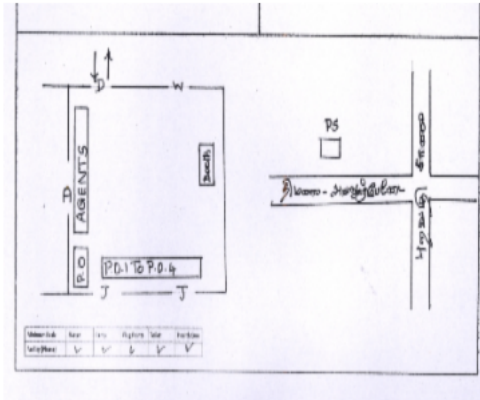

Nazri Naksha

Google Map View

Cad View