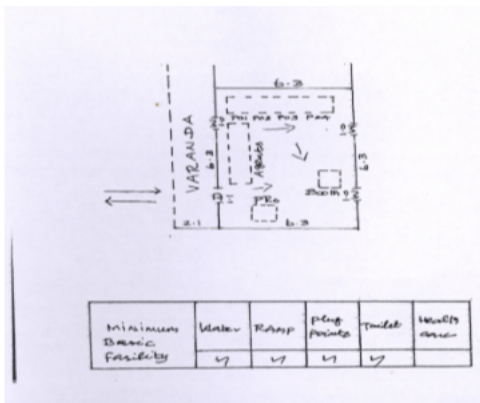

Nazri Naksha

Google Map View

Polling Station Building Front View

Polling Station Front View

Cad View

Key MAP View