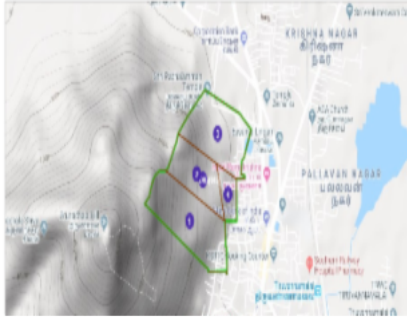

Nazri Naksha

Google Map View