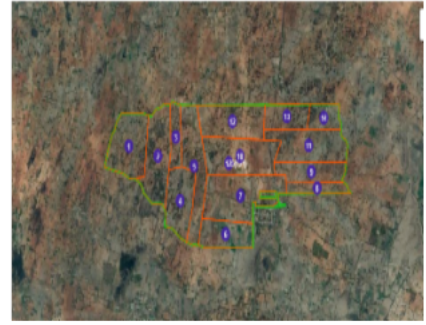

Nazri Naksha

Google Map View