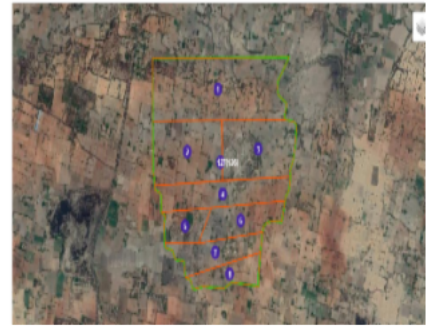

Nazri Naksha

Google Map View