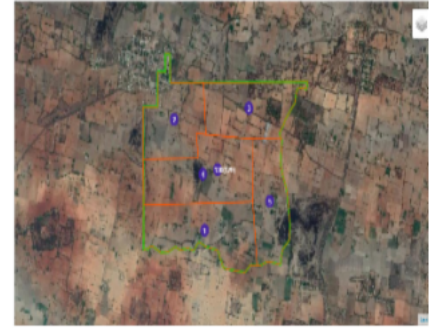

Nazri Naksha

Google Map View