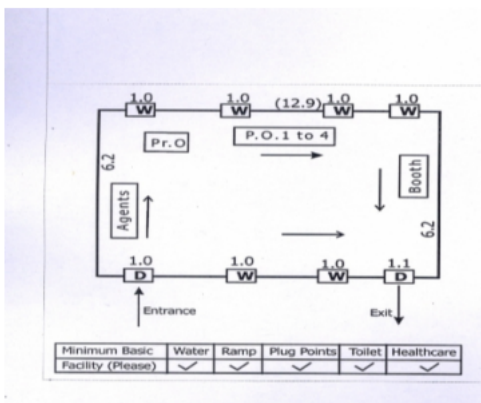

Nazri Naksha

Google Map View

Polling Station Building Front View

Polling Station Front View

Cad View

Key MAP View