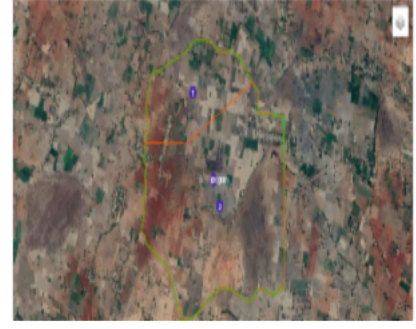

Nazri Naksha

Google Map View