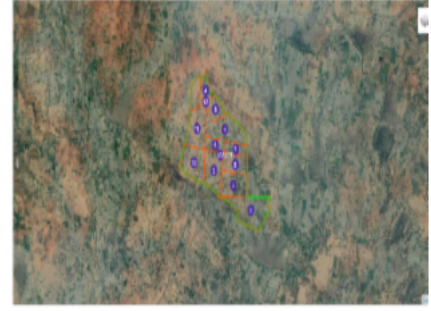

Nazri Naksha

Google Map View