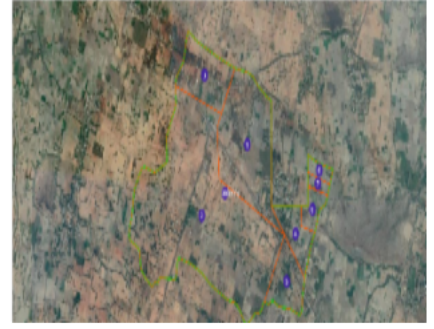

Nazri Naksha

Google Map View