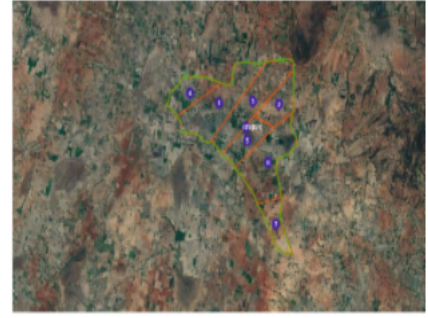

Nazri Naksha

Google Map View