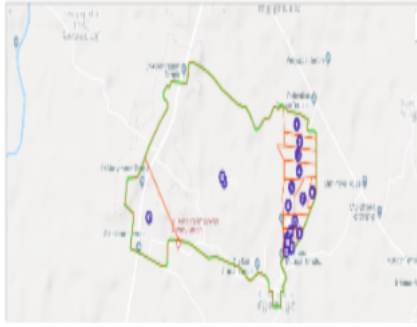

Nazri Naksha

Google Map View