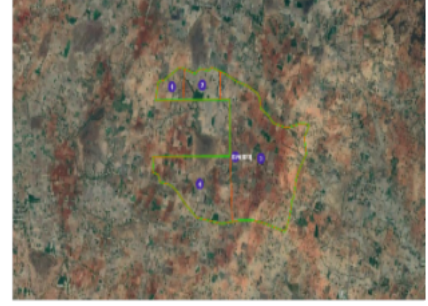

Nazri Naksha

Google Map View