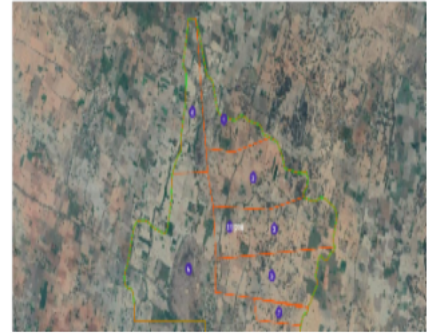

Nazri Naksha

Google Map View