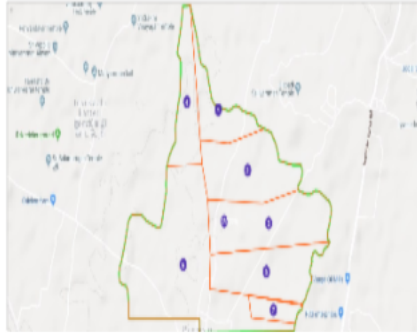

Nazri Naksha

Google Map View