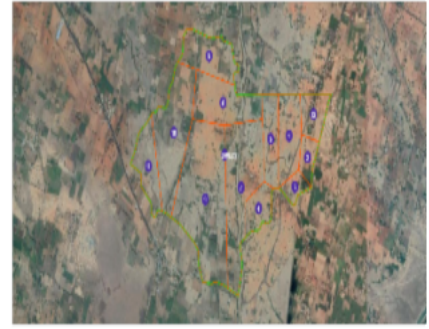

Nazri Naksha

Google Map View