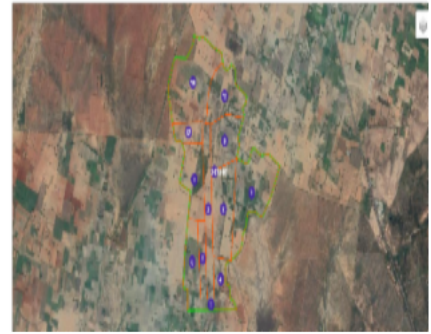

Nazri Naksha

Google Map View